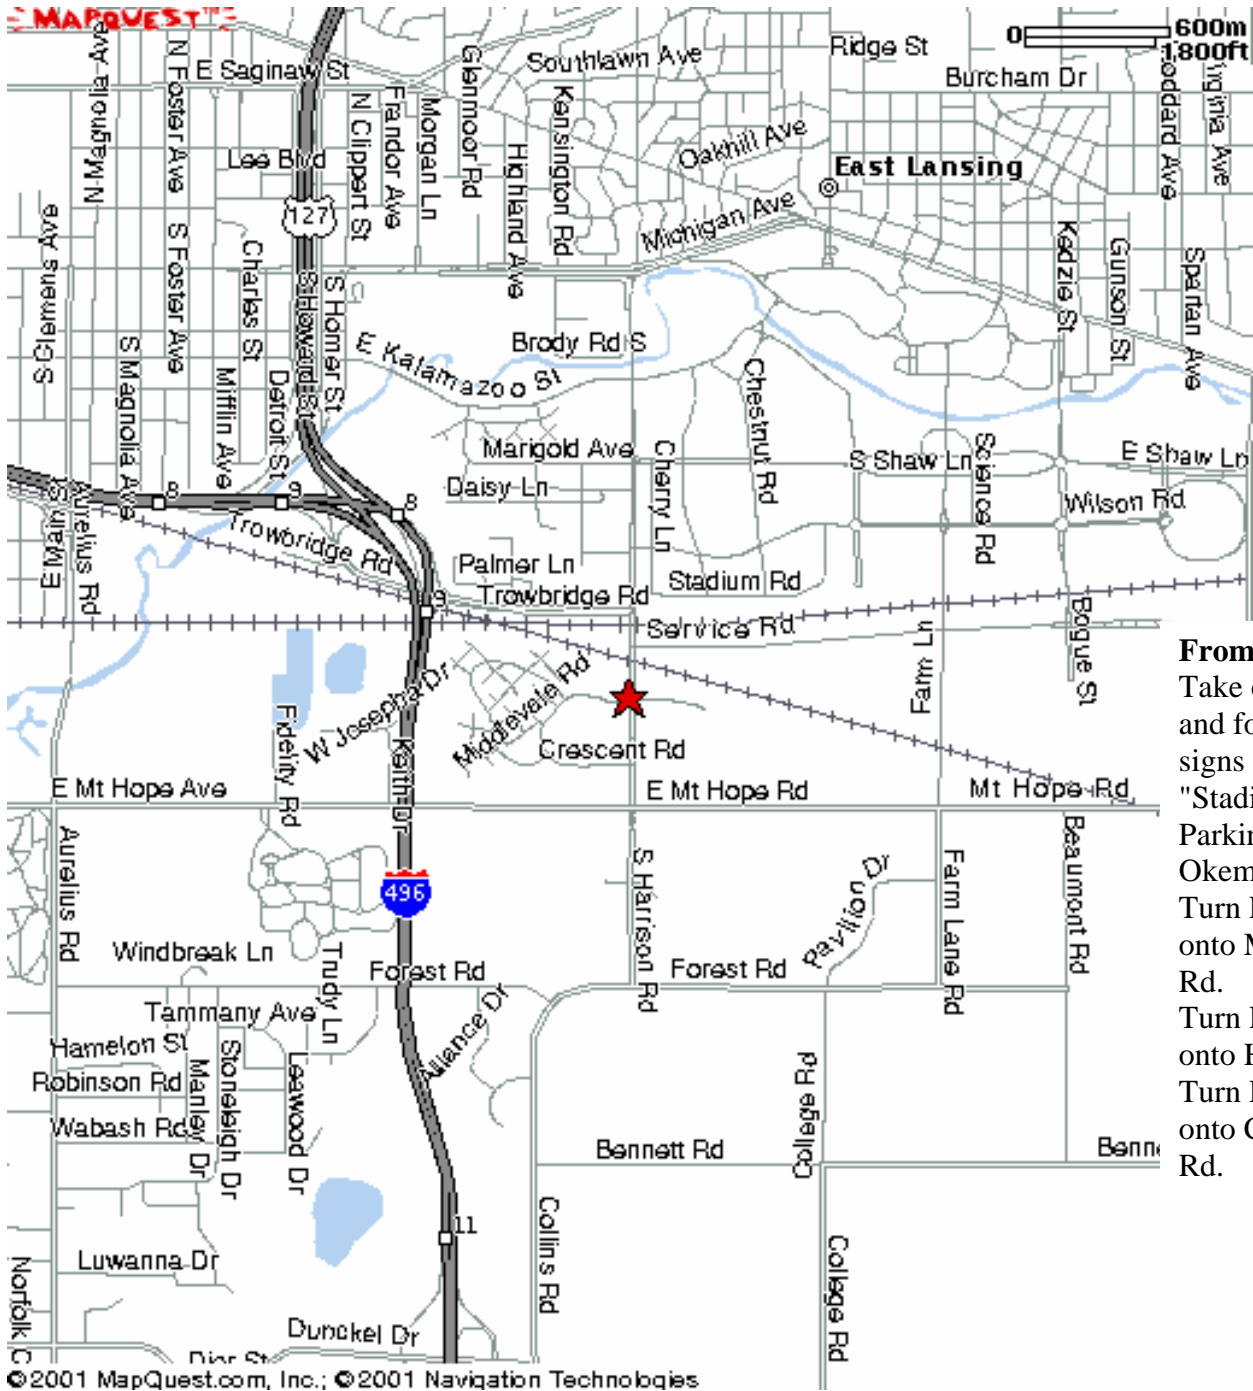

From I-69 & 127: Take the Trowbridge Rd. exit to Harrison Rd. Turn **RIGHT** (cross the RR tracks). Turn **LEFT** onto Crescent Rd. Watch for signs for the MSU Credit Union.

From I-96: Take exit 110, and follow the signs for "Stadium Parking" on Okemos Rd. Turn **LEFT** onto Mt. Hope Rd. Turn **RIGHT** onto Harrison. Turn **RIGHT** onto Crescent Rd.

Π indicates the: Community Room
MSU Credit Union
600 East Crescent Road
East Lansing, MI